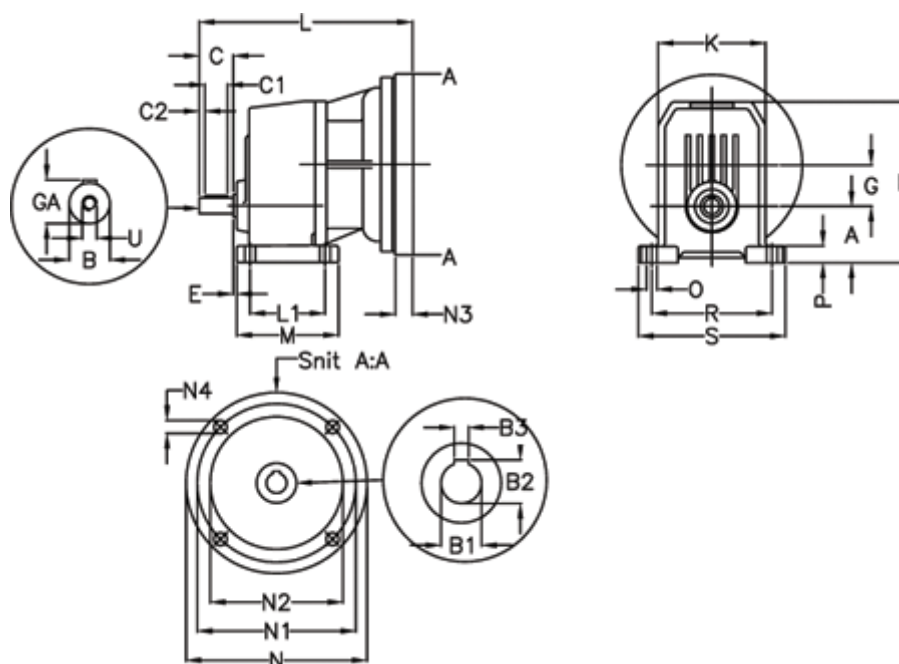

Article number: 40550400191235

Description: Single Stage Helical Gear
S 401-1,9-P90B5

Measures

A = 70	E = 23.0	M = 165.0	R = 180
B = 28	F = 8x7x50	N = 200	S = 215
B1 = 24	G = 61.7	N1 = 165	U = M8
B2 = 27.3	GA = 31.0	N2 = 130	
B3 = 8	H = 224.5	N3 = -	
C = 60	K = 155	N4 = M12x16	
C1 = 50	L = 304	O = 14	
C2 = 5	L1 = 125.0	P = 21.0	